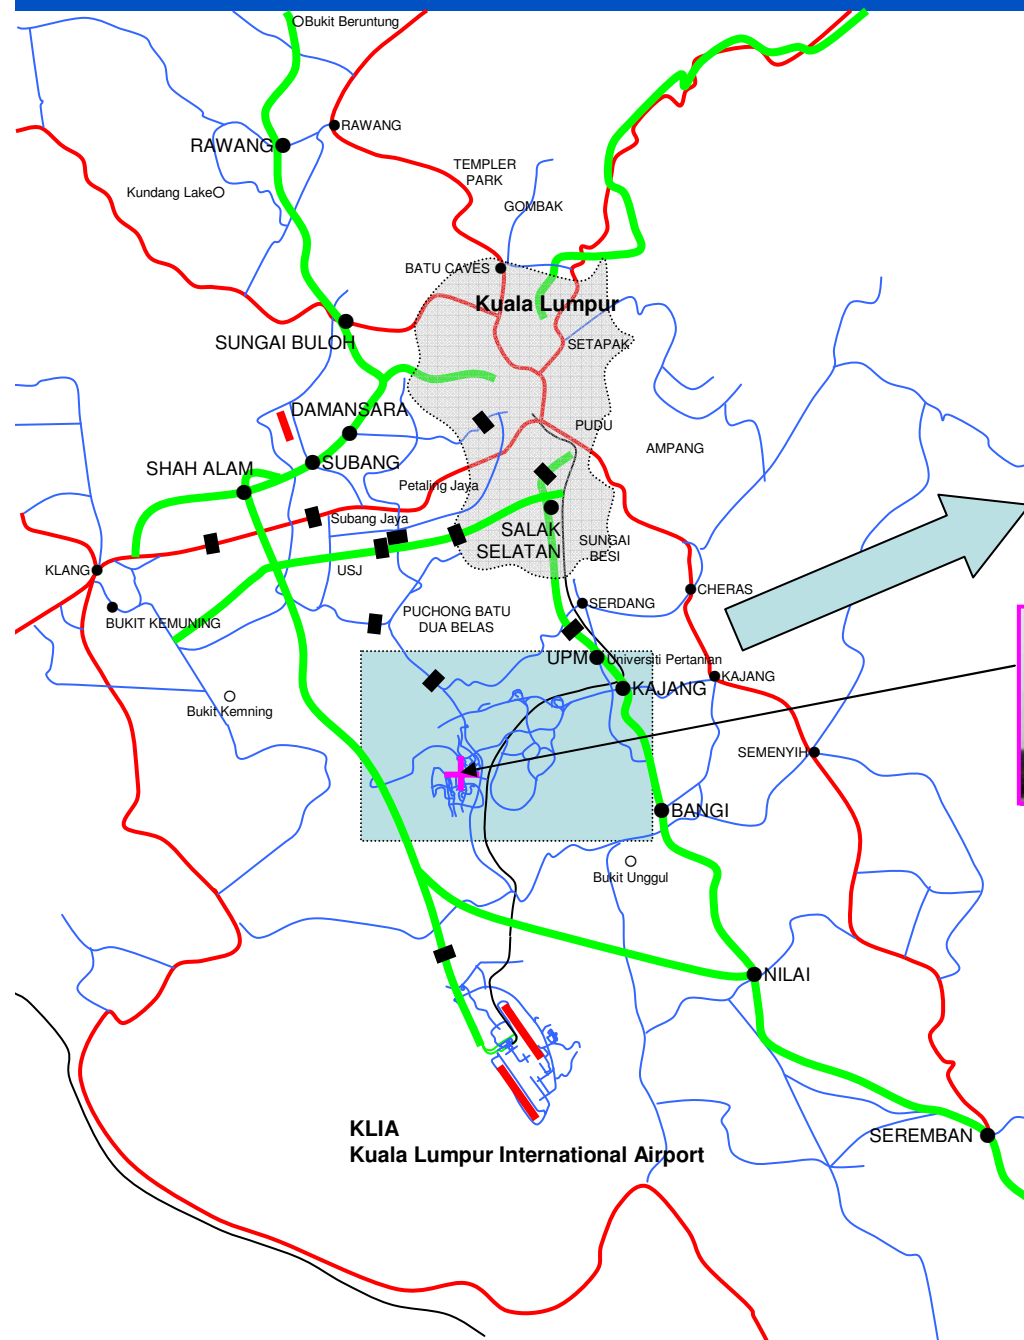

# Access to PRDCM (Panasonic R&D Centre Malaysia)

Panasonic R & D Center Malaysia

**Panasonic R&D Centre Malaysia SDN. BHD. (PRDCM)**  
E203, Second Floor, 2200 Enterprise Three, Persiaran APEC, 63000 Cyberjaya  
TEL 03-8318-1228