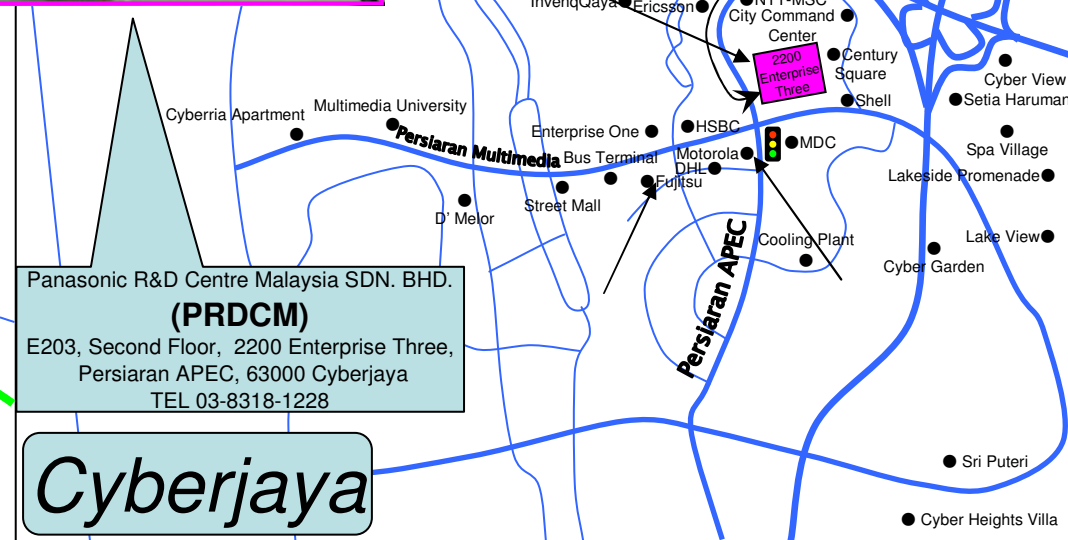

# Access to PRDCM (Panasonic R&D Centre Malaysia)

Panasonic R & D Center Malaysia

**Panasonic R&D Centre Malaysia SDN. BHD. (PRDCM)**  
E203, Second Floor, 2200 Enterprise Three, Persiaran APEC, 63000 Cyberjaya  
TEL 03-8318-1228