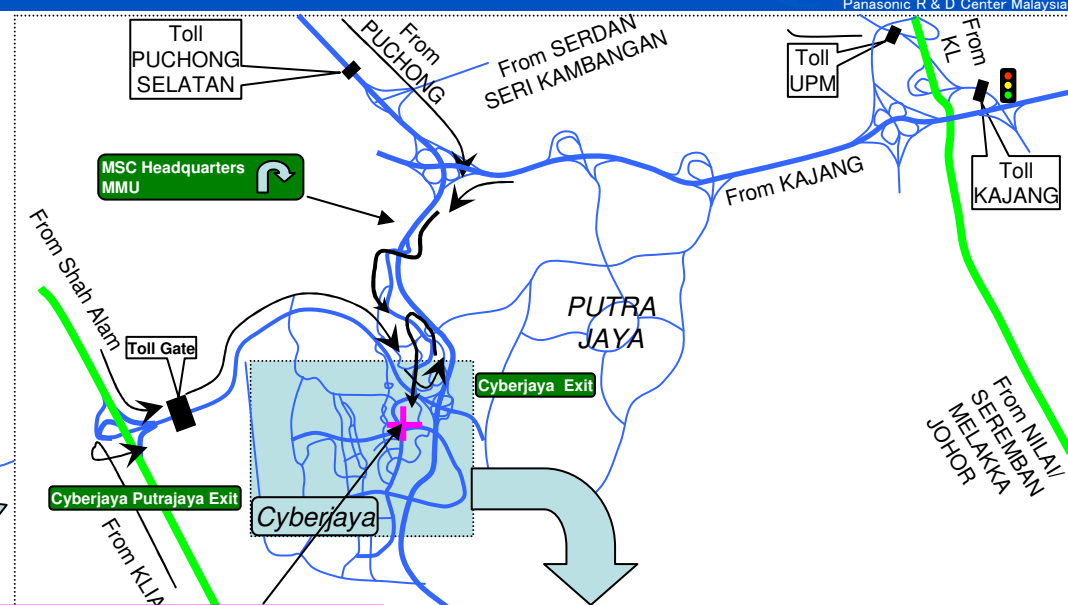

# Access to PRDCM (Panasonic R&D Centre Malaysia)

Panasonic R & D Center Malaysia

**Panasonic R&D Centre Malaysia SDN. BHD. (PRDCM)**  
E203, Second Floor, 2200 Enterprise Three, Persiaran APEC, 63000 Cyberjaya  
TEL 03-8318-1228